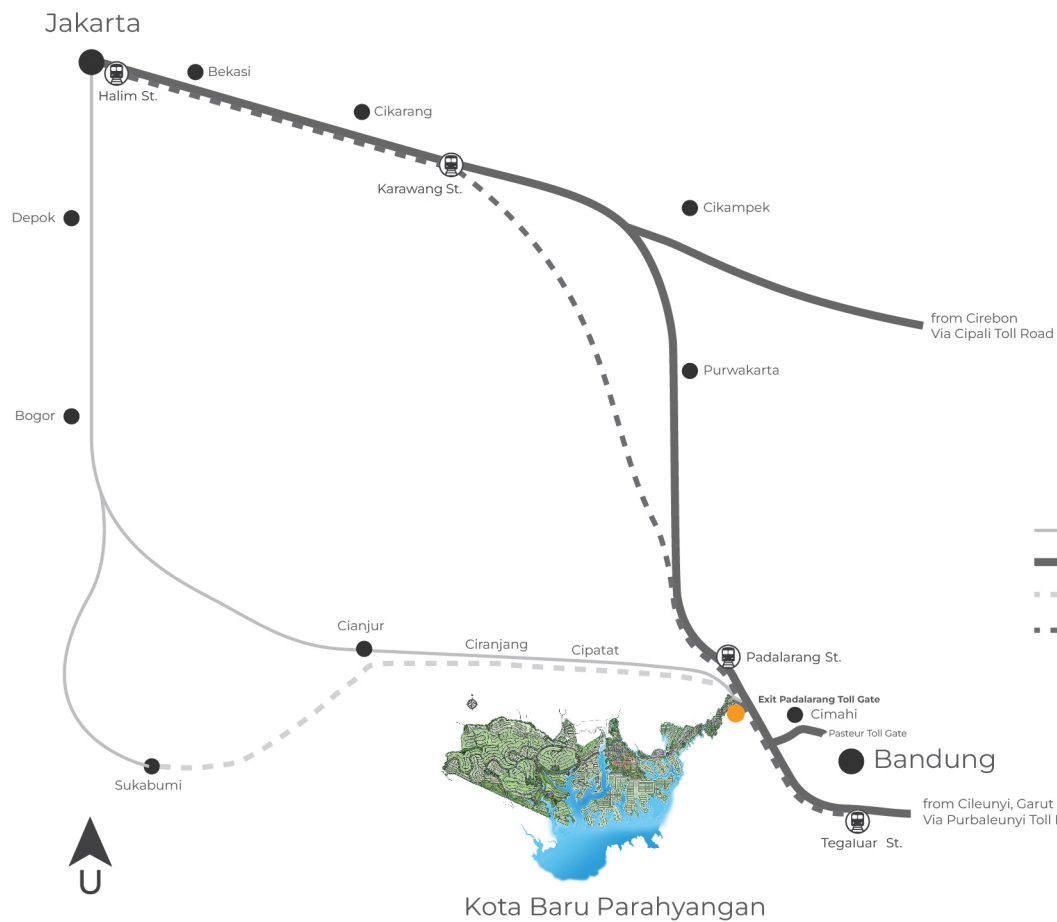

#### SHOPPING

- IKEA Store • Yogya Junction Kota Baru Parahyangan

**30 menit**  
 Jakarta ke KBP  
 via High Speed Train

Kota Baru Parahyangan  
 Exit Padalarang Toll Gate  
 120 KM from Jakarta via Cipularang Toll Road  
 12 KM from Bandung via Pasteur Toll Gate

- National Road
- Toll Road Access
- - - Toll Road (Sukabumi - Ciranjang - Padalarang) on Progress
- - - HST Route Jakarta - Bandung
- 🚆 High Speed Train Station
- Direct Access Toll Gate Padalarang via Flyover Simpang Padalarang